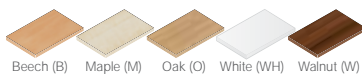

CODE	DESCRIPTION	RRP
ORB40001	Chair	£124.00
ORB60009	Stool	£191.00

- Plastic shell
- Aluminium frame
- Stackable (Stool stacks 3 high)
- Rubber non slip feet
- Light weight
- Modern design

Dimensions

CODE	OVERALL HEIGHT	SEAT HEIGHT	WIDTH	DEPTH
ORB40001	800	440	410	400
ORB60009	1100	740	410	400

Round meeting / Leisure aluminium tables with chrome leg design.

- 25mm MFC table top
- 60mm diameter chrome leg frame

Please add suffix when ordering
eg. 14TD in Beech = 14TDB

Walnut (W)

White (WH)

Beech (B)

- 25mm MFC table top
- 60mm diameter chrome leg frame

Please add suffix when ordering
eg. CF7 in Beech = CF7B

CF2 Beech (B)

CF3 Walnut (W)

CF7 White (WH)

Fliptop Indoor / outdoor tables

Fliptop nesting tables