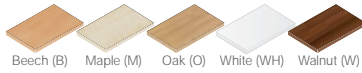

CODE	DESCRIPTION	RRP
ORB40001	Chair	£124.00
ORB60009	Stool	£191.00

- Plastic shell
- Aluminium frame
- Stackable (Stool stacks 3 high)
- Rubber non slip feet
- Light weight
- Modern design

Dimensions

CODE	OVERALL HEIGHT	SEAT HEIGHT	WIDTH	DEPTH
ORB40001	800	440	410	400
ORB60009	1100	740	410	400

Please add suffix when ordering
eg. **ORB40001** in Orange = **ORB40001OR**

Turin Chrome leg café tables

Turin round meeting leisure tables

CODE	DESCRIPTION	Dia.	H	RRP
CF10	Round table	1000	725	£228.00
CF12	Round table	1200	725	£243.00

Round meeting / Leisure aluminium tables with chrome leg design.

- 25mm MFC table top
- 60mm diameter chrome leg frame

Please add suffix when ordering
eg. 14TD in Beech = 14TDB

Walnut (W)

White (WH)

Beech (B)