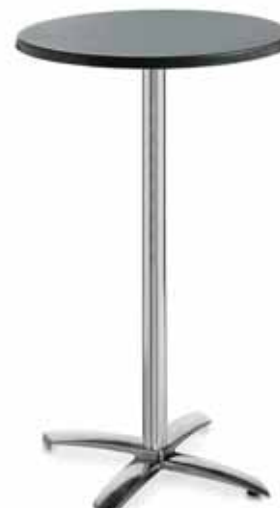

CODE	DESCRIPTION	RRP
ORB40001	Chair	£124.00
ORB60009	Stool	£191.00

- Plastic shell
- Aluminium frame
- Stackable (Stool stacks 3 high)
- Rubber non slip feet
- Light weight
- Modern design

Dimensions

CODE	OVERALL HEIGHT	SEAT HEIGHT	WIDTH	DEPTH
ORB40001	800	440	410	400
ORB60009	1100	740	410	400

- 25mm MFC table top
- 60mm diameter chrome leg frame

Please add suffix when ordering
eg. CF7 in Beech = CF7B

CF2 Beech (B)

CF3 Walnut (W)

CF7 White (WH)

Fliptop Indoor / outdoor tables

Fliptop nesting tables

CODE	DESCRIPTION	W	D	H	RRP
STY7D	Flip top tables	700	-	750	£350.00
STY7S	Flip top tables	700	700	750	£350.00
STY7P	Poser table	700	700	1090	£400.00

- Flip top mechanism
- Nesting design for storage
- Aluminium frame
- Seamless one piece resin surface
- Integrated moulded edge
- Indoor / outdoor
- Weather proof
- Very durable

Please add suffix when ordering
eg. STY7D in Black = STY7DK

STY7S-K

STY7D-W

STY7P-K

Nice Stacking Round Table

CODE	DESCRIPTION	Dia.	H	RRP
N6BT	Round table	600	750	£160.00

Round Meeting/Leisure Table with Chrome Leg Design. 600 Diameter tops will spiral stack.