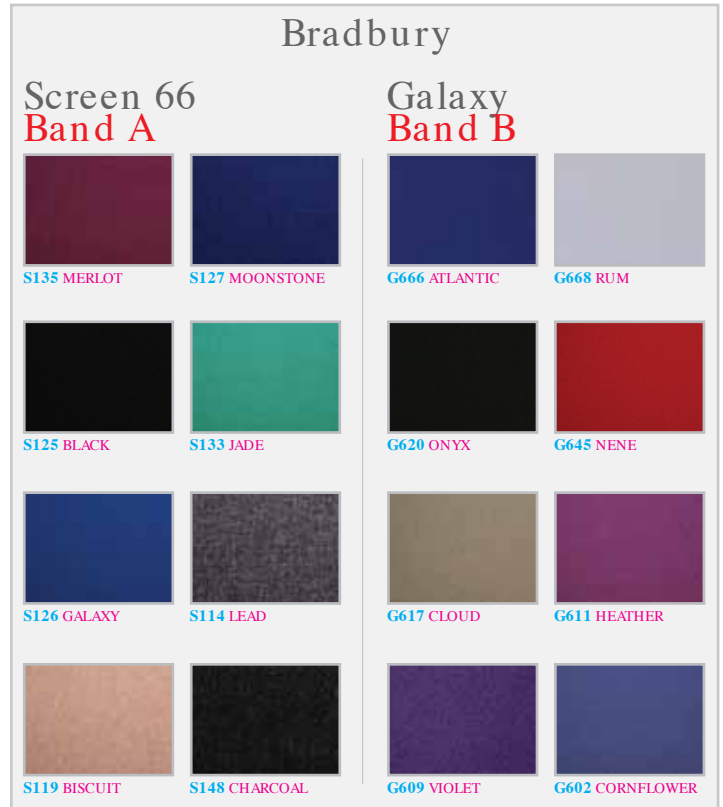

Screens Desk Mounted

Straight Fabric Screens

Frames available in Silver and White. Screens available in Blue and colours overleaf
Please add suffix when ordering eg. **A1000** with White frame in Blue = **A1000-WH-B**

STOCKED MADE TO ORDER

Silver frame (S)

White frame (WH)

Stocked finish

Polar White (W)

Made to Order

Chili Red (R)

Mandarin Orange (O)

Acid Green (G)

Electric Blue (B)

Aluminium Framed Screen Brackets

ARBK-S
Back of desk

ASBK-S
Return of desk

CODE	DESCRIPTION	RRP
A ARBK	Bracket A, pk of 2	£35.00
D ASBK	Bracket D, side pk of 2	£35.00

Bracket available in Silver (S) or White (WH).
Match screen trim colour to bracket colour
Please add suffix when ordering eg.
ARBK in White = **ARBK-WH**

Screen Accessories Pack

CODE	DESCRIPTION	RRP
SCRN-PACK-WH	Pack - White	£75.00
SCRN-PACK-S	Pack - Silver	£75.00

Pack contains:
Pen holder
A4 paper tray
Phone holder
Name holder

Screens Fabrics

Due to printing differences, if colour is critical we recommend ordering a fabric sample.
More fabric options are available, please refer to supplier websites.