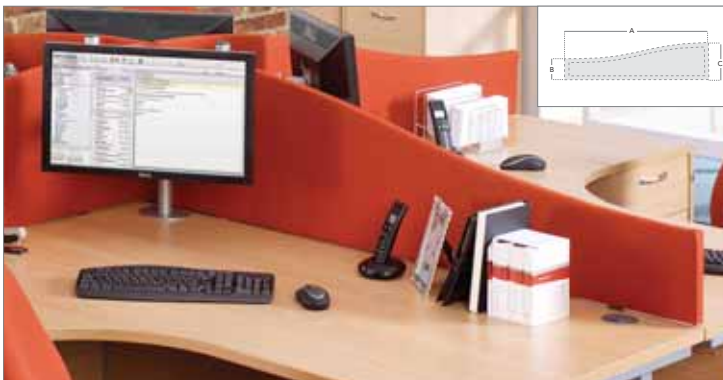

STOCKED MADE TO ORDER

Stocked finish

CHARCOAL (C)

BLUE (B)

BURGUNDY (BU)

Made to Order
Bands A&B
See over leaf

Wave Desk Mounted Screen

CODE	A	B	C	RRP	Band A	Band B
ES800W	800	200	400	£97.00	£107.00	£117.00
ES1000W	1000	200	400	£109.00	£119.00	£129.00
ES1200W	1200	200	400	£120.00	£130.00	£140.00
ES1400W	1400	200	400	£125.00	£135.00	£145.00
ES1600W	1600	200	400	£130.00	£140.00	£150.00
ES1800W	1800	200	400	£135.00	£145.00	£155.00