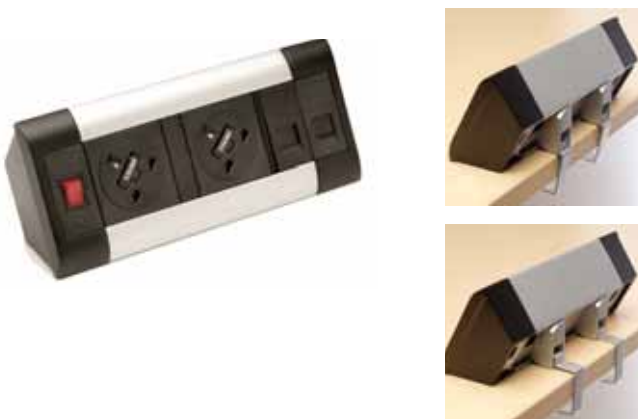

Desktop Power & Data Modules

CODE	DESCRIPTION	RRP
DTK2PINF/ 1S	2 x UK	£47.00
DTK2PINF/ 1S/ 2D	2 x UK, 2 x RJ45	£52.00
DTK4PINF/ 1S	4 x UK	£67.00
DTK4PINF/ 1S/ 2D	4 x UK, 2 x RJ45	£73.00

Standard colour Black/ Silver
Grey/ Silver and White/ Silver available on request

All power modules feature a unique spare fuse incorporated into each and every socket. Desk top modules feature a unique multi-position fixing bracket.

All with 1 x Neon switch, individually fused UK sockets.