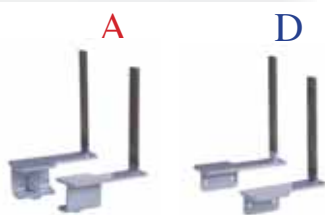

Acid Green (G)

Electric Blue (B)

Aluminium Framed Screen Brackets

ARBK-S
Back of desk

ASBK-S
Return of desk

CODE	DESCRIPTION	RRP
A ARBK	Bracket A, pk of 2	£35.00
D ASBK	Bracket D, side pk of 2	£35.00

Bracket available in Silver (S) or White (WH).
Match screen trim colour to bracket colour
Please add suffix when ordering eg.
ARBK in White = **ARBK-WH**