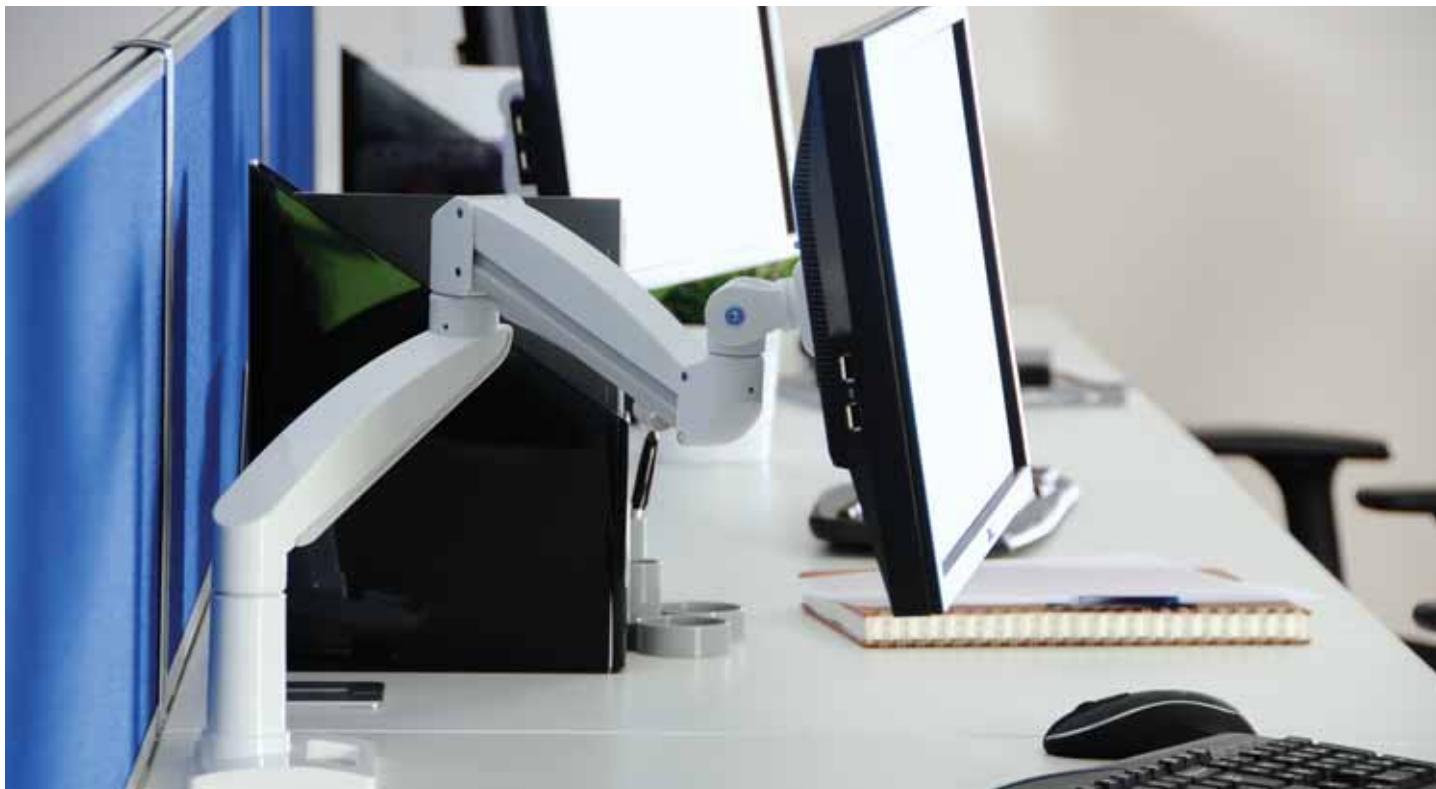

Accessories Monitor Arms & CPU Holders

Gas Operated Monitor Arms